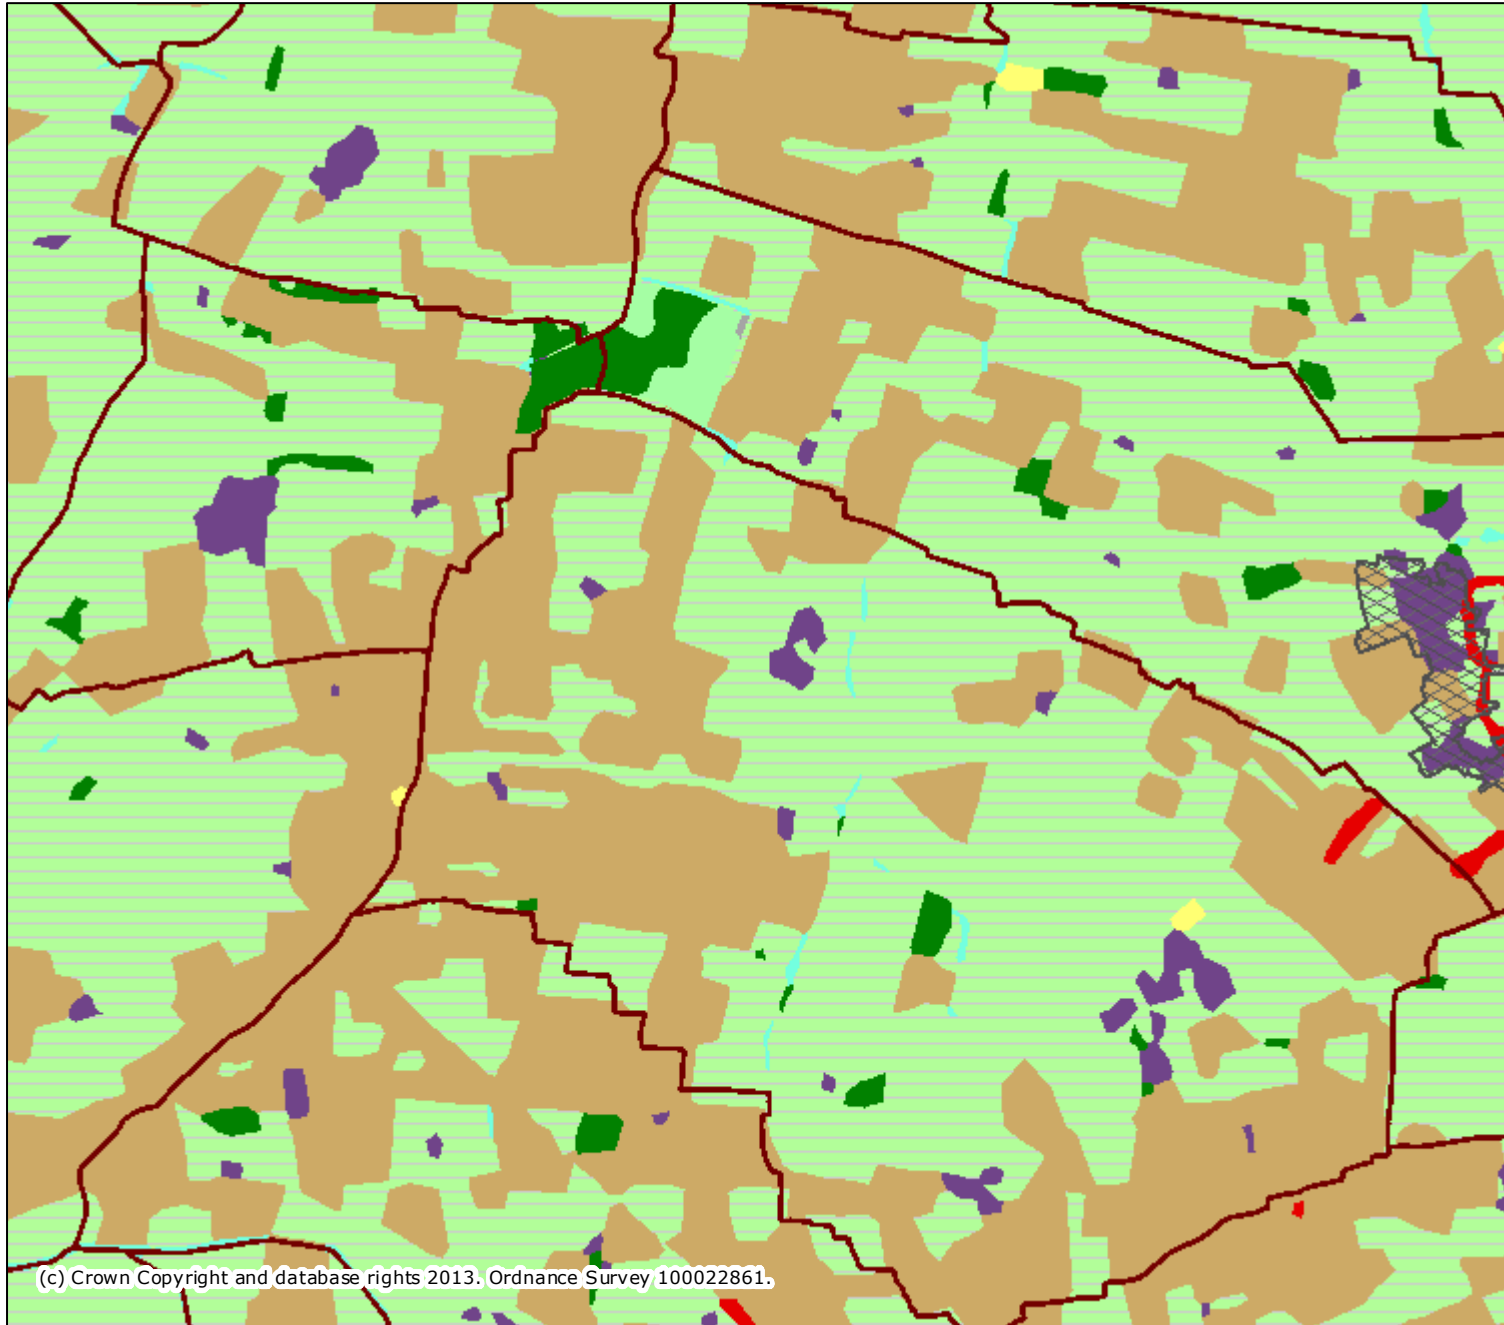

Landscape Classifications

Legend

- Parishes (GB)
- 2001 Settlements (England)
- Grade 1
- Grade 2
- Grade 3a
- Grade 3b
- Grade 4
- Grade 5
- Not Surveyed
- Other
- 1 - Rough grazing
- 2 - Urban
- 3 - Water
- 4 - Arable
- 5 - Suburban
- 6 - Grassland
- 7 - Woodland
- 8 - Orchard

Projection = OSGB36
 xmin = 483500
 ymin = 343800
 xmax = 497000
 ymax = 352500

Map produced by MAGIC on 12 August, 2013.
 Copyright resides with the data suppliers and the map must not be reproduced without their permission. Some information in MAGIC is a snapshot of the information that is being maintained or continually updated by the originating organisation. Please refer to the metadata for details as information may be illustrative or representative rather than definitive at this stage.