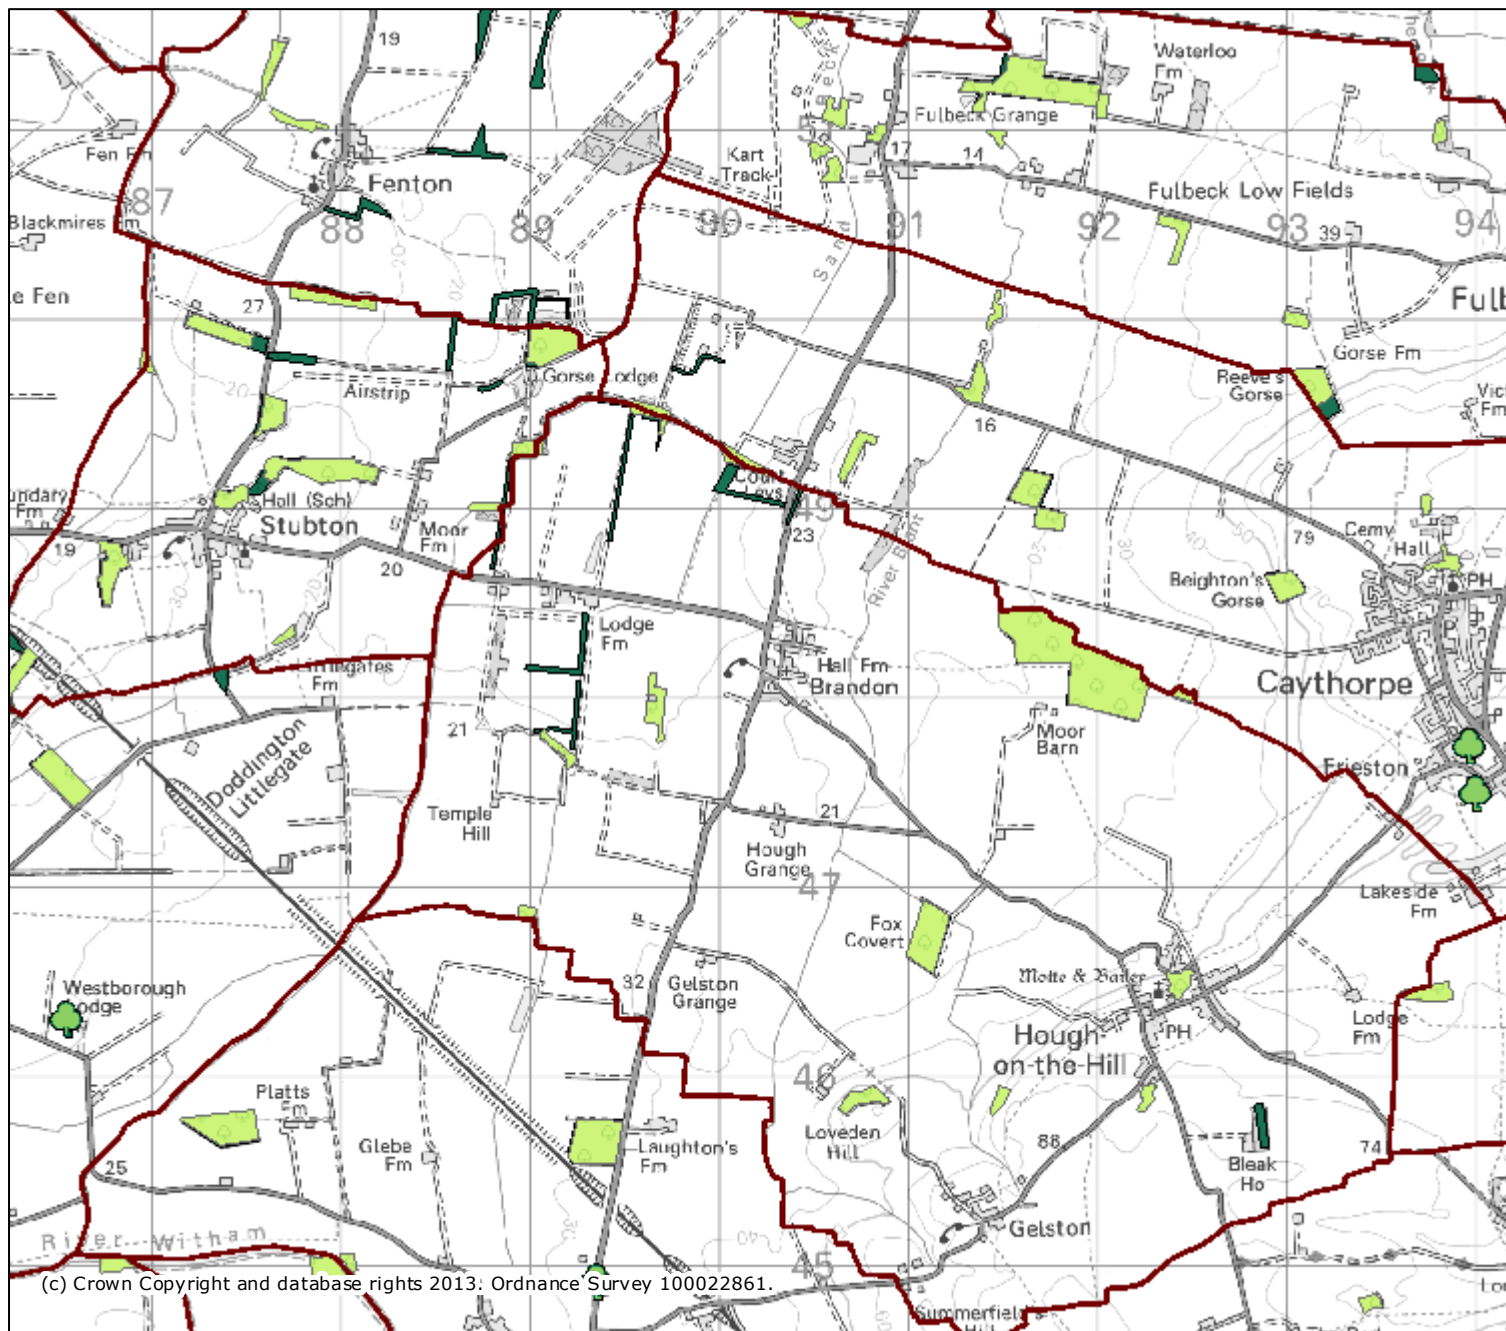

## Legend

- Parishes (GB)
- Lowland Calcareous Grassland BAP Priority Habitat (England)
- Lowland Dry Acid Grassland BAP Priority Habitat (England)
- Lowland Meadows BAP Priority Habitat (England)
- Undetermined Grassland BAP Priority Habitat (England)
- Upland Calcareous Grassland BAP Priority Habitat (England)
- Upland Hay Meadow BAP Priority Habitat (England)
- Lowland Heathland BAP Priority Habitat (England)
- Upland Heathland BAP Priority Habitat (England)
- Limestone Pavements BAP Priority Habitat (England)
- Coastal Sand Dune BAP Priority Habitat (England)
- Sand Dunes (Wales)
- Coastal Vegetated Shingle BAP Priority Habitat (England)
- Coastal and Floodplain Grazing Marsh BAP Priority Habitat (England)
- Maritime Cliffs and Slopes BAP Priority Habitat (England)
- Mudflat BAP Priority Habitat (England)
- Saltmarsh (Wales)
- Saline Lagoons BAP Priority Habitat (England)
- Saline Lagoons (Wales)
- Seagrass (Wales)
- Nationally Important Intertidal Habitats (Wales)

Projection = OSGB36  
 xmin = 483500  
 ymin = 343800  
 xmax = 497000  
 ymax = 352500

Map produced by MAGIC on 12 August, 2013.  
 Copyright resides with the data suppliers and the map must not be reproduced without their permission. Some information in MAGIC is a snapshot of the information that is being maintained or continually updated by the originating organisation. Please refer to the metadata for details as information may be illustrative or representative rather than definitive at this stage.